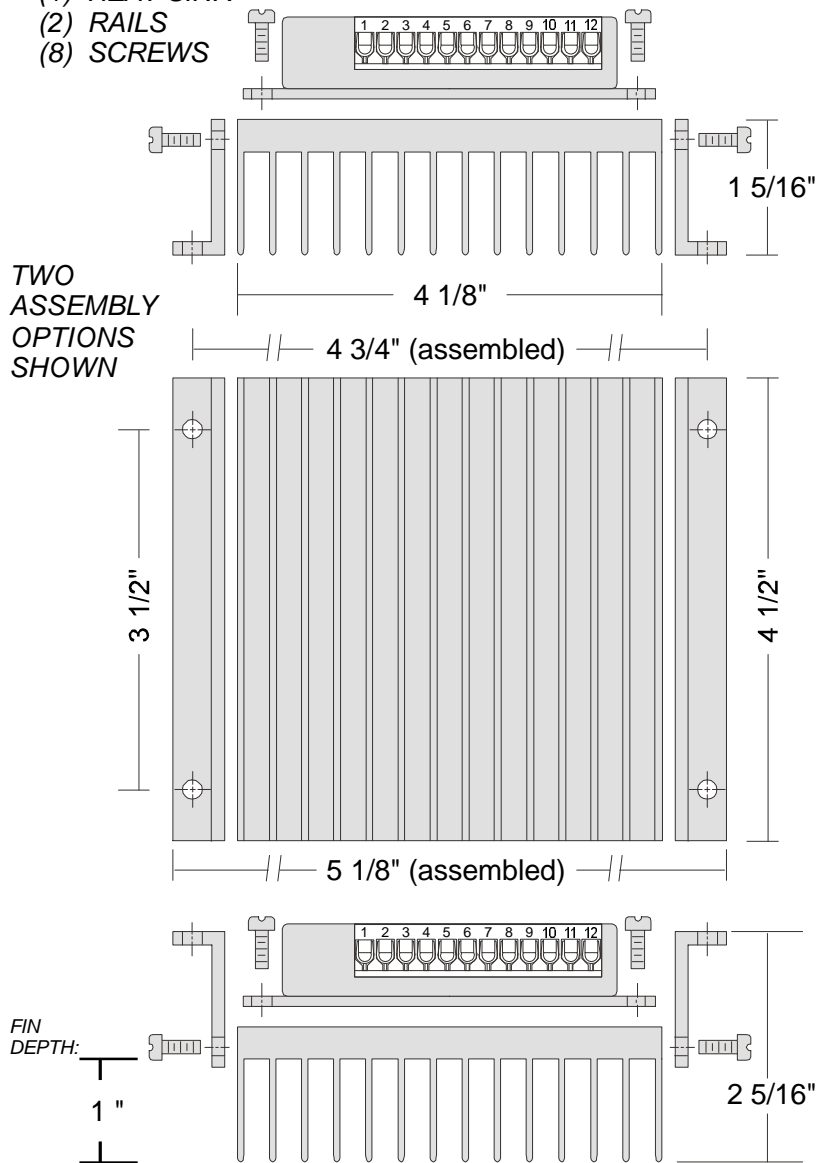

# HSK HEAT SINK KIT

KIT CONSISTS OF:

- (1) HEAT SINK
- (2) RAILS
- (8) SCREWS

FOR CENTENT  
MODULES:

- CN0142
- CN0143
- CN0152
- CN0153
- CN0162
- CN0165
- CN0182

TWO  
ASSEMBLY  
OPTIONS  
SHOWN

**ENTENT**  
M P A N Y